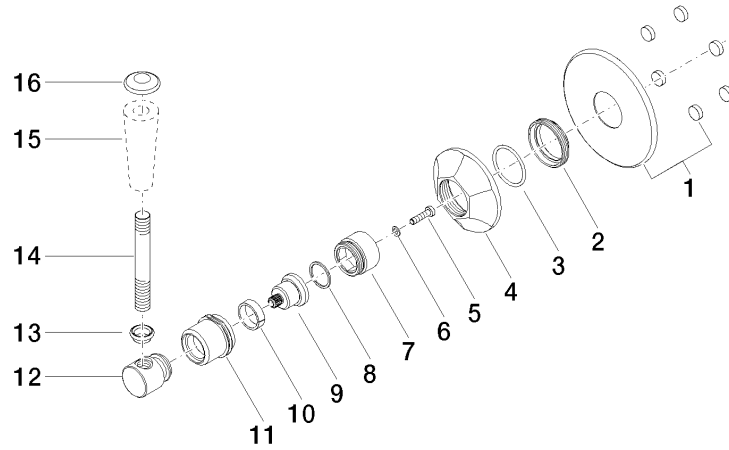

ST 060 300 2371

- rotary diverter
- rosette Ø 85 mm

Individual components of this set

You need the following components for this set

1x 36 104 371-09

1x 11 170 370-09

MADISON Concealed two- and three-way diverter - Durabronss (23kt Gold)

MADISON

ST 060 300 2371

ST 060 300 2371

- rotary diverter
- rosette Ø 85 mm

ST 060 300 2371

mm [inches]

Codes & Standards

ADA

Certificates

LGA_28456.

ST 060 300 2371

Spare parts list

No.	Item Number	Name	Quantity used	Delivery time
1	90 27 97 007 00-09	cover	1	-
Spare part can no longer be ordered, please order the replacement item				
2	09 23 10 125-00	nut	1	10
3	90 14 10 063 00 90	seal	1	2
4	09 27 37 101-09	rosette	1	40
5	09 30 30 069 90	screw	1	2
6	09 30 11 194 90	disc	1	2
7	09 18 30 007-09	sleeve	1	60
8	90 28 10 030 00 90	ring	1	2
9	09 12 12 064-09	base	1	60
10	90 14 15 021 00 90	ring	1	2
11	09 21 02 160-09	cover	1	40
12	09 20 37 101-09	handle	1	40
13	09 20 37 001-09	handle	1	40
14	09 28 22 013 90	pipe	1	2
15	11 170 370-09	MADISON Lever insert - Durabronz (23kt Gold)	1	40
16	09 30 30 062-09	screw	1	40